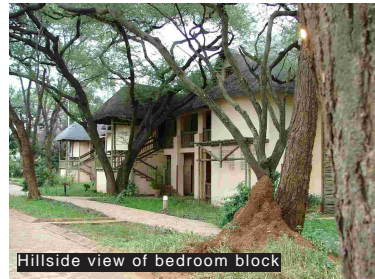

Selected Projects

Hotel and Leisure

Chobe Safari Lodge

32 new river rooms and 32 new safari rooms. New reception area and upgrade of lounge dining and kitchen facilities.

Entrance to rooms

Public ablutions

Stairway bedroom block

Hillside view of bedroom block

Typical Bedroom with bed facing river

River view of bedroom block

River terrace in front of Bar

Bedroom entrance lobby

Exterior of typical 8 room block

Bedroom