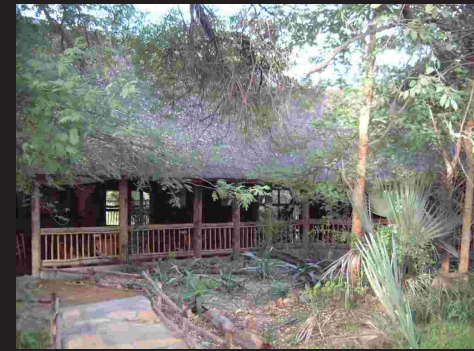

Selected Projects
Hotel and Leisure

Nata Lodge

New tented camp to compliment existing "A" framed thatched rooms . Upgrade and additions to existing bar, dining area and create new reception and curio shop.

View of lounge area from courtyard

New Entrance to Reception & Curio Shop

Approach to reception area from courtyard

Reception

Internal view of bar area

Approach to bar from dining area

Lounge

Bar