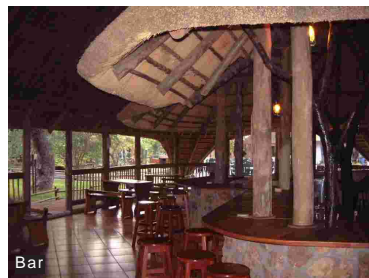

Selected Projects
Hotel and Leisure

Nata Lodge

New tented camp to compliment existing "A" framed thatched rooms . Upgrade and additions to existing bar, dining area and create new reception and curio shop.

View of lounge area from courtyard

New Entrance to Reception & Curio Shop

Approach to reception area from courtyard

Reception

Internal view of bar area

Approach to bar from dining area

Lounge

Bar

Entrance Atrium

Lounge Exterior

Curio Shop

Curio Shop